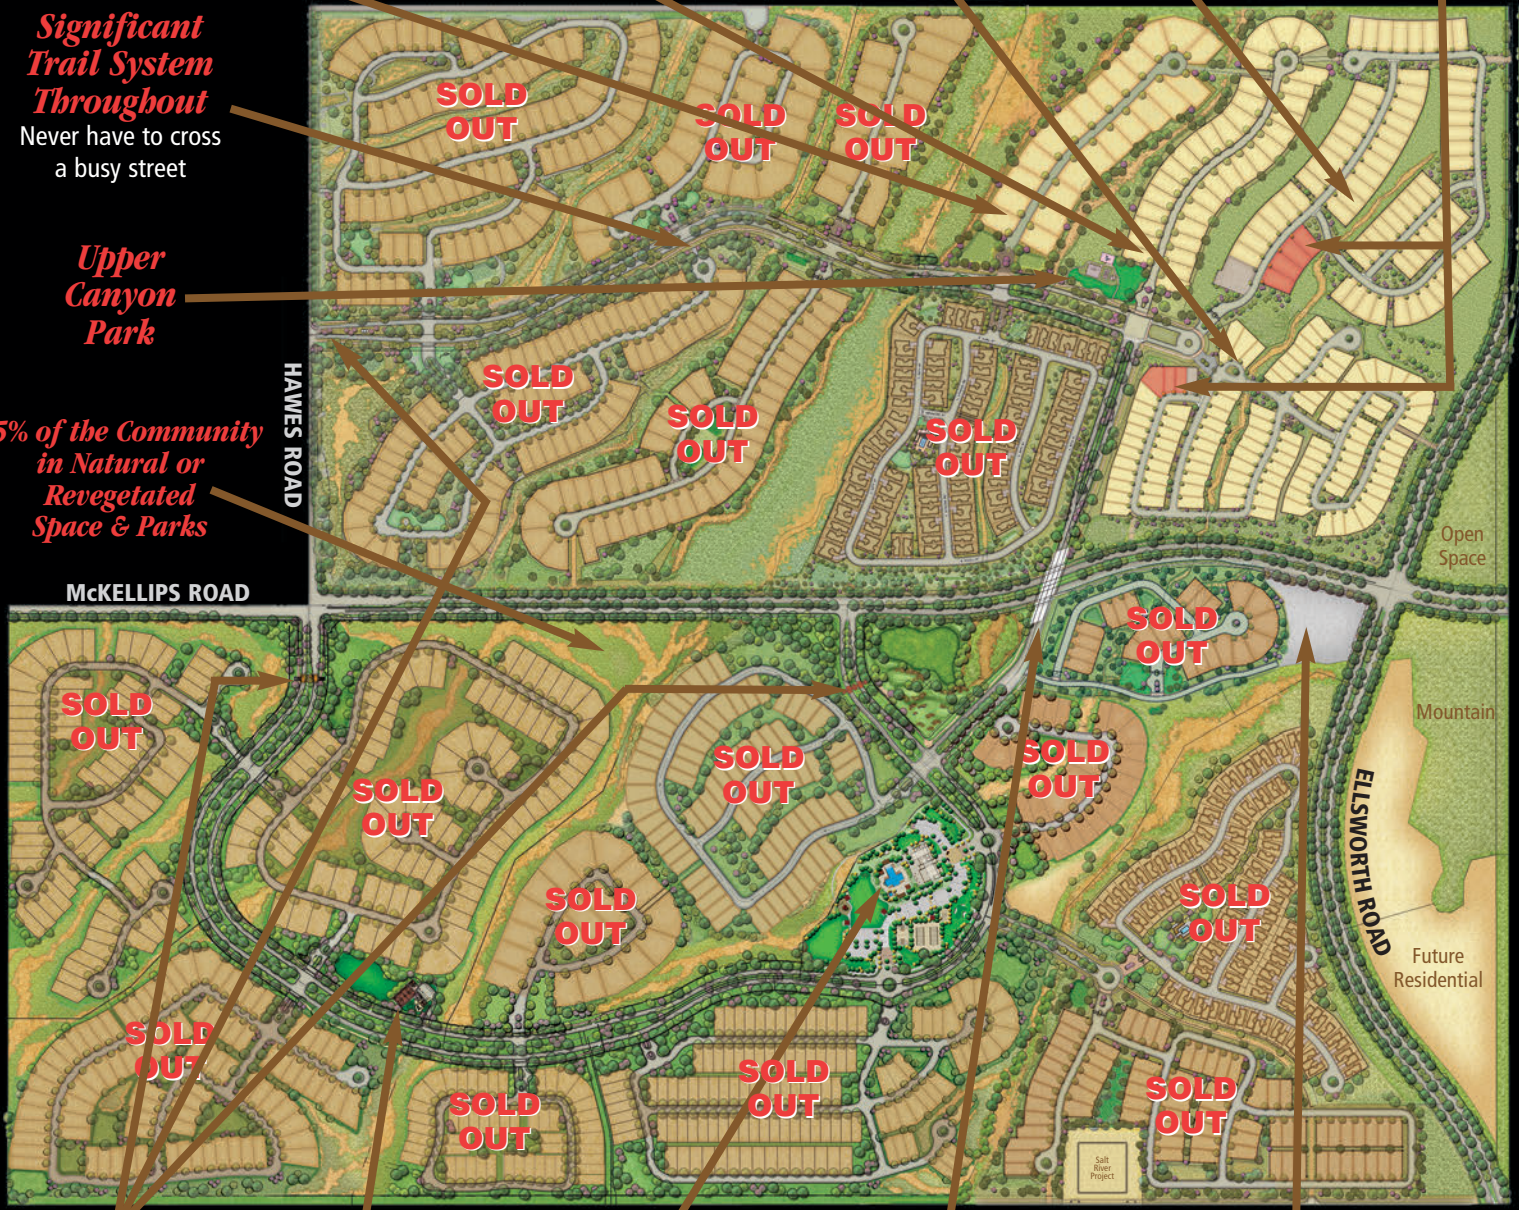

Community Master Plan and Current Neighborhoods

Estancia Neighborhood
Master Collection Homes
No lots backing up to each other

Eagle Ridge Neighborhood
Artisan Collection Homes
No lots backing up to each other

Sanctuary Neighborhood
Vintage Collection Homes
No lots backing up to each other

Summit Neighborhood
Craftsman Collection Homes
No lots backing up to each other

Model Home Village
With 6
Furnished Models

Significant Trail System Throughout
Never have to cross a busy street

Upper Canyon Park

45% of the Community in Natural or Revegetated Space & Parks

Covered Grand Entries

Desert Foothills Park

Mountain Bridge Owners Club
Resort Pool, Spa, Fitness,
Tennis, Recreation Area
and Parks

Rustic Bridge

Possible Future Village & Office Marketplace
Direct Vehicular & Pedestrian Access
without leaving the Community

MOUNTAIN BRIDGE®
MountainBridge.com

REV. 2/20/18