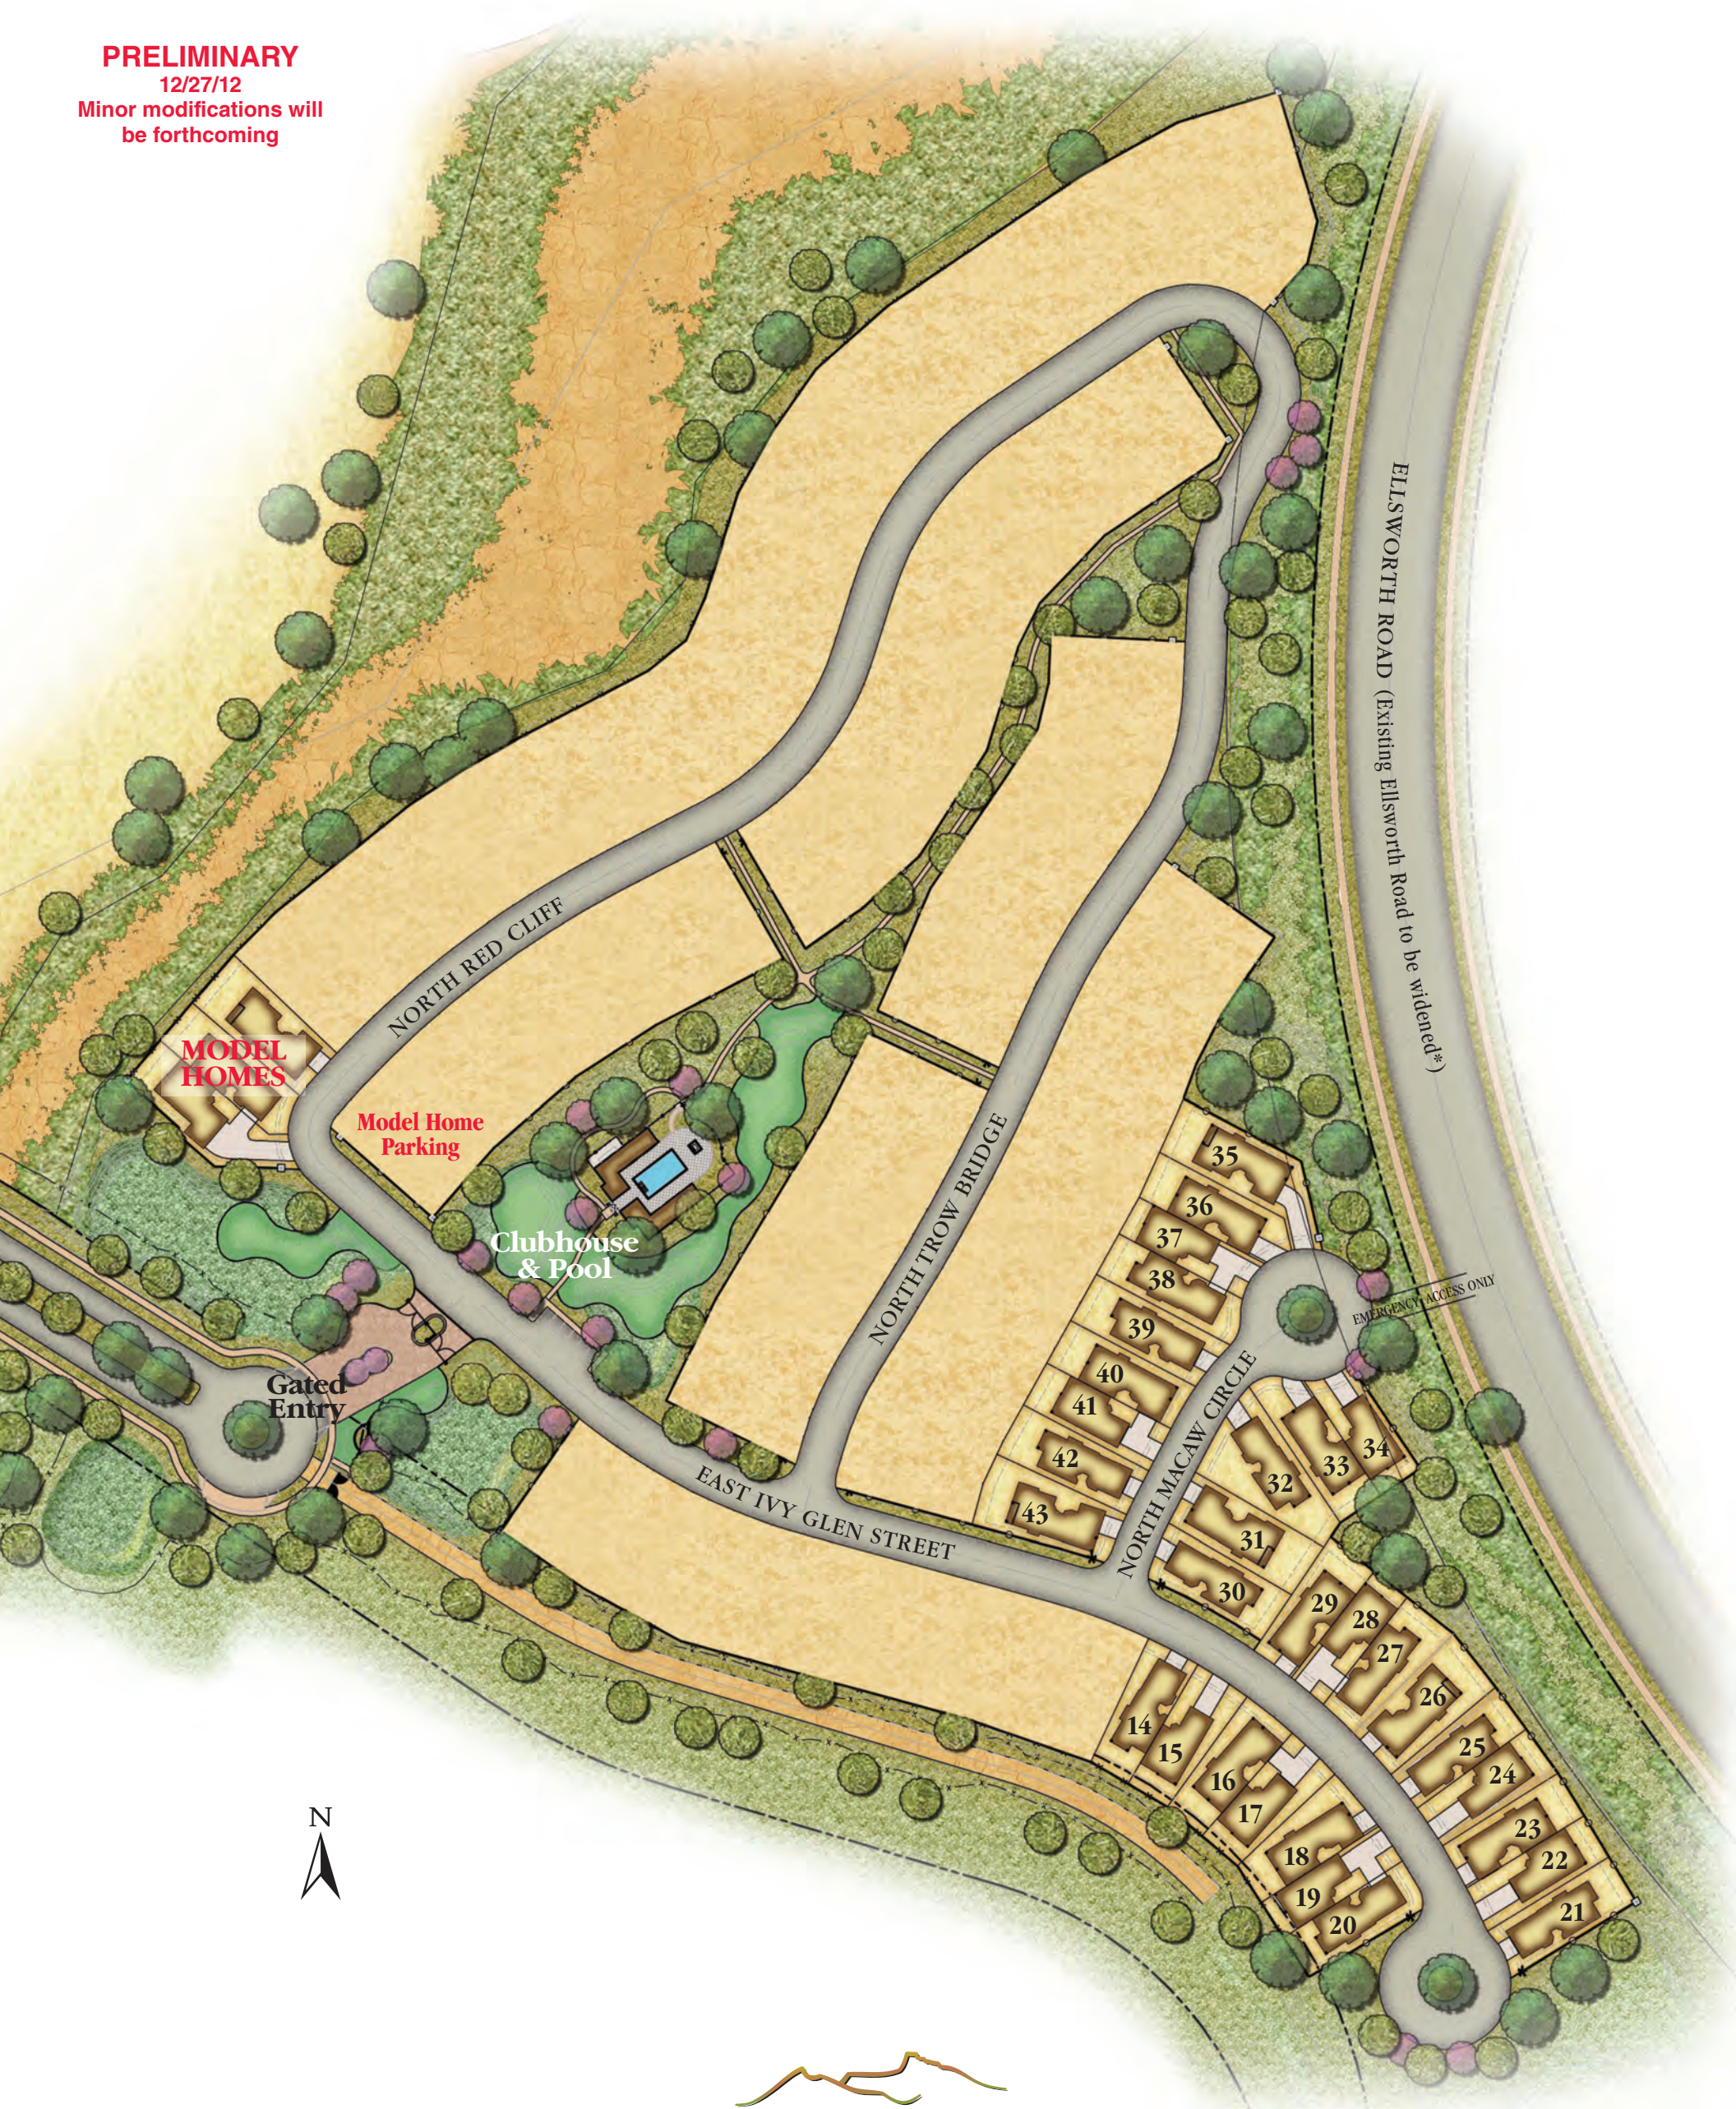

Entrada Neighborhood

This neighborhood features Villa Homes.

PRELIMINARY
12/27/12
Minor modifications will
be forthcoming

MOUNTAIN BRIDGE™

www.MountainBridgeCommunity.com

12/27/12

© Copyright 2012 Pinnacle Ridge Holdings, LLC.

*At a future date, Ellsworth Road will be widened and a sidewalk will be added on the west side adjacent to Entrada. Additionally, the existing power poles will be removed and buried at the time of the road construction. There will be City of Mesa street lights added to the median in this new road. Any liability or obligation arising from this neighborhood map is hereby disclaimed by Pinnacle Ridge Holdings, LLC and Blandford Homes, LLC. Map is not to scale.